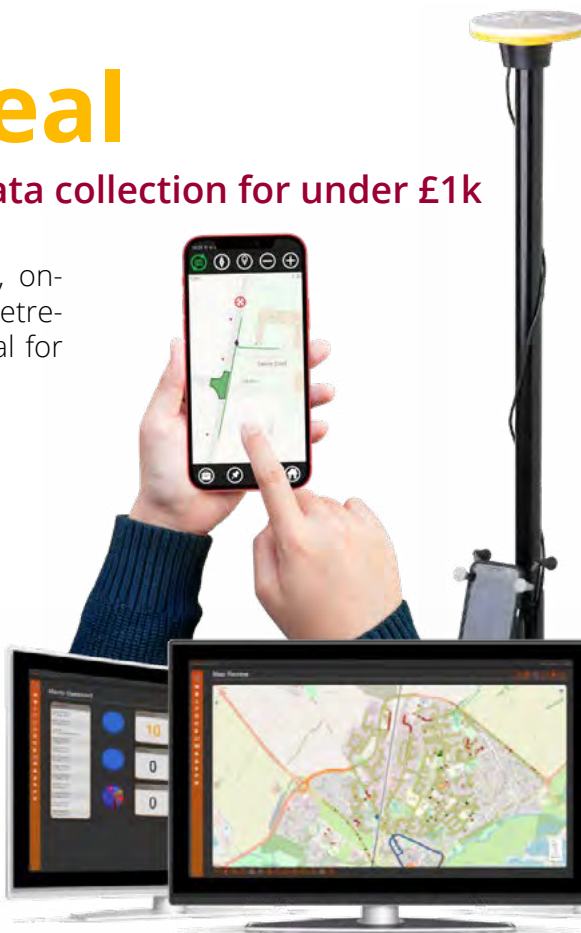

A Grand Deal

On-demand cm precision data collection for under £1k

It's the deal of the summer. Mobile, on-demand data collection with centimetre-precision, plus a desktop-based Portal for review, analysis and reporting of data.

All for under £1000

Who's it for?

Anyone looking for a high-precision, low-cost data collection solution for;

- Asset management
- Utilities mapping
- Establish UAV ground control
- Environmental features mapping

Find out more;

bit.ly/korec-capture

What do I get?

Everything you need to get started is included - just bring your own phone!

- Trimble Catalyst DA1 digital antenna + 10 hours on-demand subscription
- KOREC Capture app and desktop Portal - 1 year's licence
- 2m rod and pole-mount for your mobile phone

Trimble
Authorised Dealer

Simplicity

Use your own mobile

Accuracy

upto 1cm precision

Productivity

Minimal training required